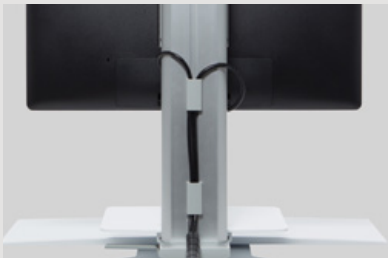

SIT/STAND

TYCHO™ HEIGHT ADJUSTABLE WORKSTATION

TYCHO™ HEIGHT ADJUSTABLE WORKSTATION

Improving workplace productivity and reducing employee healthcare costs through enhanced human ergonomics is just smart business.

Perfect Posture™ is pleased to introduce the best sit/stand solution on the market today. Instantly transition from sitting to standing in seconds and benefit from increased motion and mobility in your work place. Our elegant design effortlessly transforms any desk into a standing workstation with the simple touch of a lever. Available in black or silver & white for single and dual monitor applications. Assembles in minutes, no special tools required.

On-board cable management keeps area neat and organized.

SPECIFICATIONS

Vertical Height Adjustment
18"

Monitor Mounting
VESA 75mm and 100mm

Monitor Capacity

Single
3.5lbs to 11lbs (1.6kg to 5kg)

Dual
6.5lbs to 21lbs
(3kg to 9.5kg) total

TYCHO FEATURES

- Industry leading 18" (45.7cm) vertical height adjustment.
- 27.5" (69.9cm) keyboard tray allows for full size keyboard and mouse.
- 24.7" x 11.4" (65.7cm x 29.0cm) slide-in/slide-out work surface provides ample additional workspace.
- Left, right and center keyboard alignment options to ergonomically center the user to their screens.
- On-board cable management neatly conceals cables behind unit.
- Small footprint, slides easily out of the way to free up desk space.
- Quick release lever adjusts from sitting to standing in seconds and locks unit firmly into place at any height.
- 3-stage telescoping column ensures a low profile in the seated position.
- Durable anodized and powder coated aluminum and steel surfaces (95% recyclable components).
- Simple assembly, no special tools required.