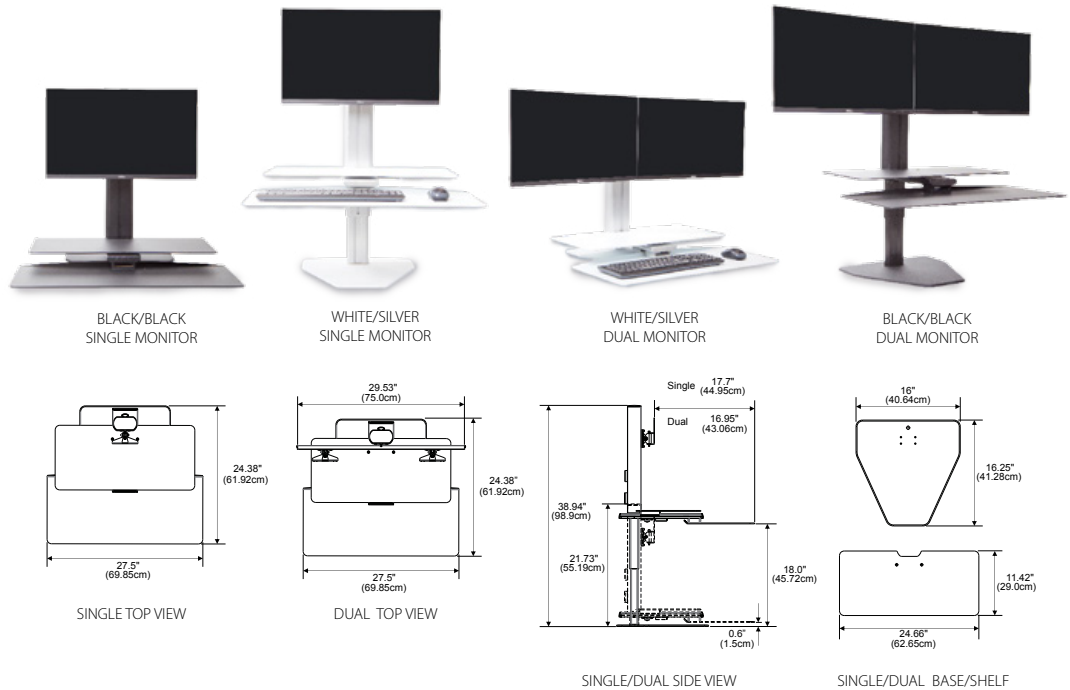

On-board cable management keeps area neat and organized.

SPECIFICATIONS

Vertical Height Adjustment
18"

Monitor Mounting
VESA 75mm and 100mm

Monitor Capacity

Single
3.5lbs to 11lbs (1.6kg to 5kg)

Dual
6.5lbs to 21lbs
(3kg to 9.5kg) total

TYCHO FEATURES

- Industry leading 18" (45.7cm) vertical height adjustment.
- 27.5" (69.9cm) keyboard tray allows for full size keyboard and mouse.
- 24.7" x 11.4" (65.7cm x 29.0cm) slide-in/slide-out work surface provides ample additional workspace.
- Left, right and center keyboard alignment options to ergonomically center the user to their screens.
- On-board cable management neatly conceals cables behind unit.
- Small footprint, slides easily out of the way to free up desk space.
- Quick release lever adjusts from sitting to standing in seconds and locks unit firmly into place at any height.
- 3-stage telescoping column ensures a low profile in the seated position.
- Durable anodized and powder coated aluminum and steel surfaces (95% recyclable components).
- Simple assembly, no special tools required.