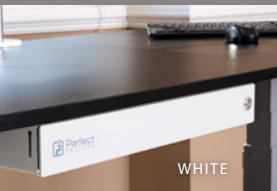

IDEAL-FIT™ DRAWERS NOW IN MORE SIZES TO FIT MORE HEIGHT ADJUSTABLE DESKS

NEW
SIZES

TO FIT 24-IN.
AND LARGER
DESKTOPS

GRAY

WHITE

BLACK

Your customers want accessible storage with their height adjustable desks but the crossmember that houses electronics and connecting components wouldn't allow it, *until now*. **Perfect Posture's® Ideal-Fit™** drawers were designed specifically with this space constraint in mind. We reduced the depth of the drawer to fit the desk but made them wide enough to provide plenty of room for the user's storage needs. We've even made drawers that fit under 24" desktops. And because they're from Perfect Posture, they're made to last, with all-steel construction, easy gliding ball-bearing tracks, and are powder coated for durability.

SEE STYLES AND SPECIFICATIONS ON THE BACK.

5875 Peachtree Industrial Drive
Suite 370
Norcross, GA 30092

PERFECT POSTURE® MAKES YOUR HEIGHT ADJUSTABLE DESK CUSTOMERS EVEN HAPPIER

Our new **IDEAL-FIT** drawers are designed and engineered to fit underneath height adjustable desks without interfering with the channel or crossbar. And they're made to last, with all-steel construction, easy gliding ball-bearing tracks, and are powder coated for durability.

SPECIFICATIONS

- Material: Steel
- Colors: Black, Gray and White.
- 7-Year Warranty.
- Compatibility: Fits on all standard desks.*
- Mounting: Flush under the work surface, with 6 mounting holes for maximum stability.
- Completely pre-assembled for easy installation.
- Powder-coated for durability.
- Easy-gliding ball-bearing track.
- Locking mechanism for security.