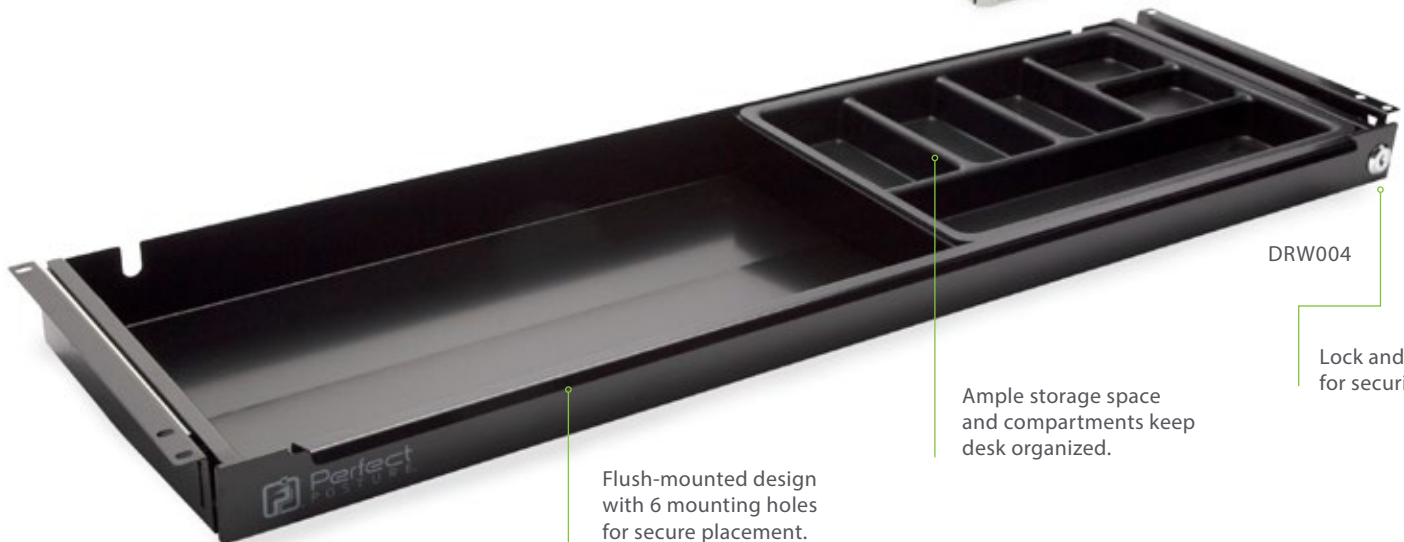

PERFECT POSTURE UNDERDESK DRAWER SYSTEM

SPECIFICATIONS

Material Steel

Color Black, Gray

Warranty 7 years

- Compatible with all standard desks and includes 6 mounting holes for maximum stability.
- Provides extra space and compartments for organization and storage.
- Mounts flush under the work surface.
- Comes completely pre-assembled for easy installation.
- Powder-coated for durability.
- Easy-gliding ball-bearing track.
- Locking mechanism for security.
- Template for mounting included.

Easy gliding ball-bearing track keeps drawers moving for years.

Docking Station Drawer is cable ready.

Pen Drawer with Organizer Insert

16.1" x 9.8"
DRW005-G Gray
DRW005-B Black

DRW005

Utility Drawer

19.5" x 10"
DRW001-G Gray
DRW001-B Black

DRW001

Docking Station Drawer

27.3" x 14.1"
DRW002-G Gray
DRW002-B Black

DRW002

Long Slim Drawer with Organizer Insert

33.4" x 9.9"
DRW004-G Gray
DRW004-B Black

DRW004

Flush-mounted design with 6 mounting holes for secure placement.

Ample storage space and compartments keep desk organized.

Lock and key for security.