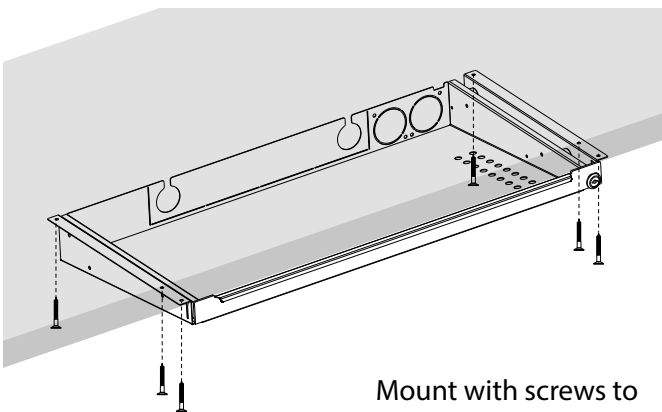

**DRW002 Docking Station Drawer**

**PARTS**

**USE**

**ATTACH TO UNDERSIDE OF DESK**

Mount with screws to  
underside of desk

**SLIDE IN/SLIDE OUT**