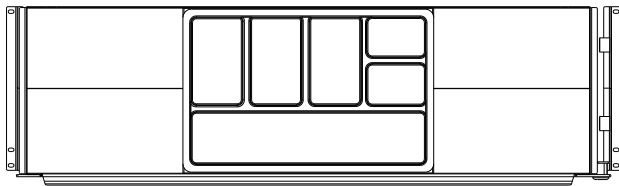

ASSEMBLY INSTRUCTIONS

DRW004 Long Slim Drawer with Organizer Insert

PARTS

USE

OR

ATTACH TO UNDERSIDE OF DESK

Mount with screws to
underside of desk

SLIDE IN/SLIDE OUT