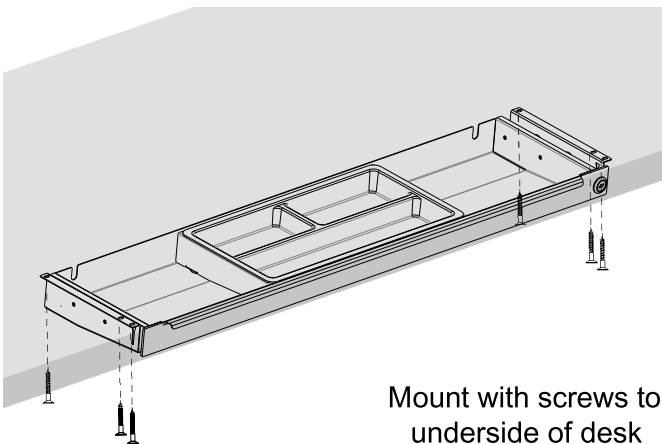

ASSEMBLY INSTRUCTIONS

DRW007 Long Ultra-slim Pen Drawer with Organizer Insert

PARTS

USE

OR

ATTACH TO UNDERSIDE OF DESK

SLIDE IN/SLIDE OUT

Mount with screws to
underside of desk