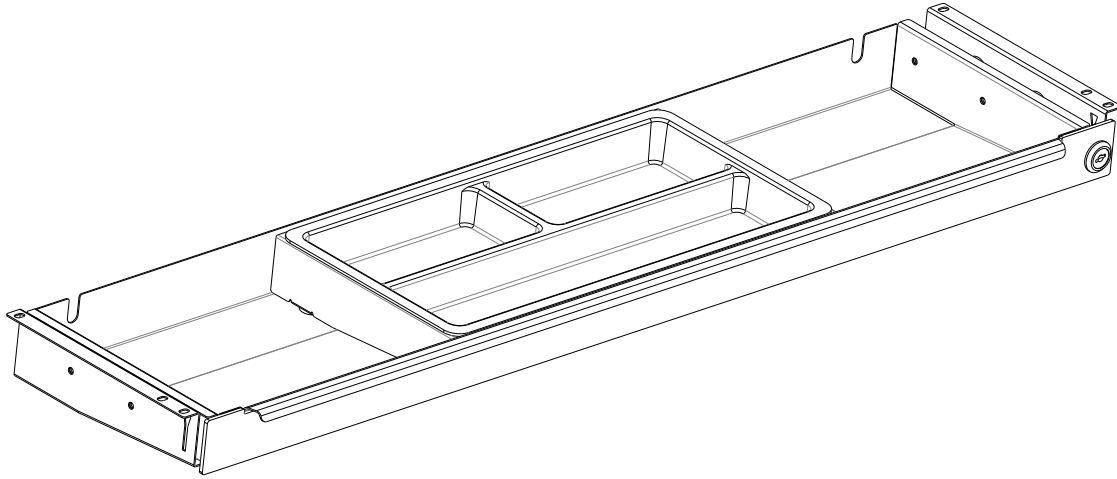

ASSEMBLY INSTRUCTIONS

DRW007 Long Ultra-slim Pen Drawer with Organizer Insert

PARTS

USE

OR

ATTACH TO UNDERSIDE OF DESK

SLIDE IN/SLIDE OUT

Mount with screws to
underside of desk