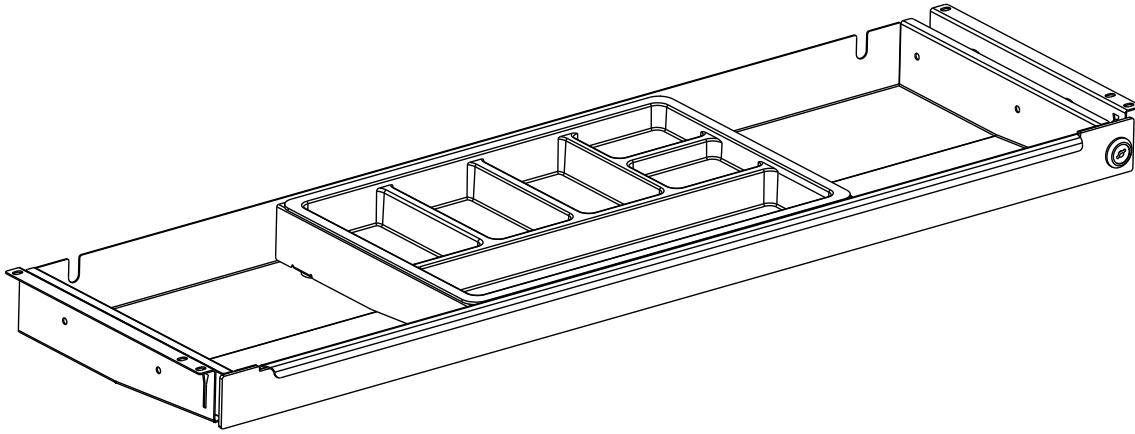

ASSEMBLY INSTRUCTIONS

DRW004 Long Slim Drawer with Organizer Insert

PARTS

USE

OR

ATTACH TO UNDERSIDE OF DESK

Mount with screws to
underside of desk

SLIDE IN/SLIDE OUT