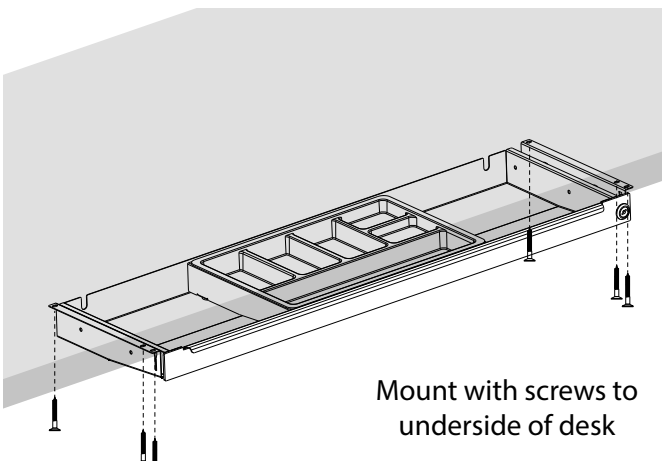

ASSEMBLY INSTRUCTIONS

DRW004 Long Slim Drawer with Organizer Insert

PARTS

USE

OR

ATTACH TO UNDERSIDE OF DESK

Mount with screws to
underside of desk

SLIDE IN/SLIDE OUT