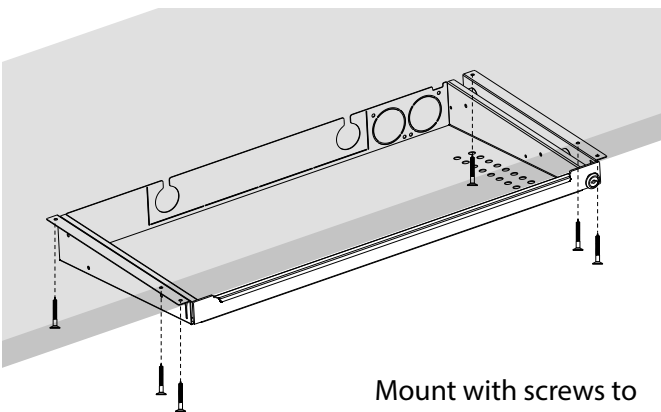

ASSEMBLY INSTRUCTIONS

DRW002 Docking Station Drawer

PARTS

USE

ATTACH TO UNDERSIDE OF DESK

Mount with screws to
underside of desk

SLIDE IN/SLIDE OUT