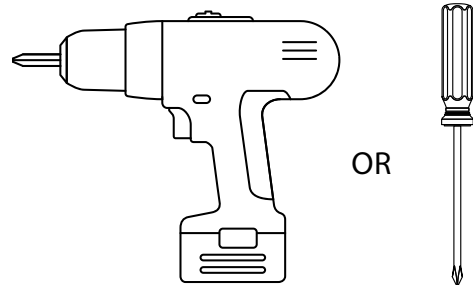

ASSEMBLY INSTRUCTIONS

DRW002 Docking Station Drawer

PARTS

USE

ATTACH TO UNDERSIDE OF DESK

Mount with screws to
underside of desk

SLIDE IN/SLIDE OUT