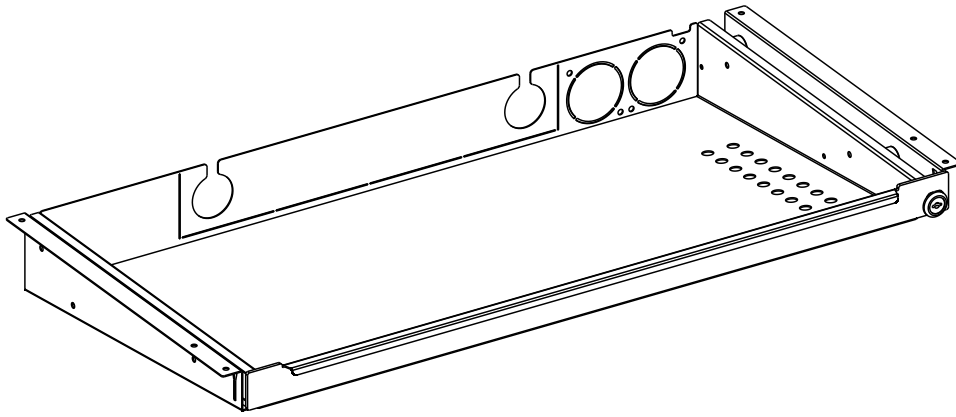

ASSEMBLY INSTRUCTIONS

DRW002 Docking Station Drawer

PARTS

USE

ATTACH TO UNDERSIDE OF DESK

Mount with screws to
underside of desk

SLIDE IN/SLIDE OUT