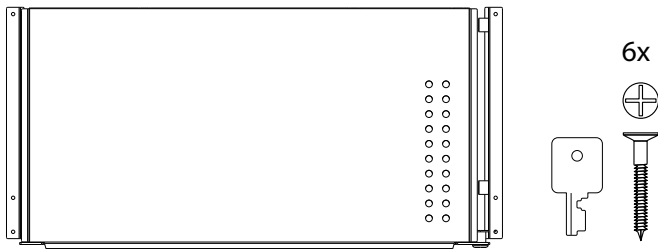

ASSEMBLY INSTRUCTIONS

DRW002 Docking Station Drawer

PARTS

USE

ATTACH TO UNDERSIDE OF DESK

Mount with screws to
underside of desk

SLIDE IN/SLIDE OUT